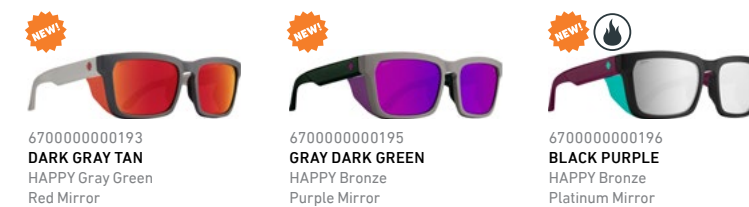

SIZE 57-18-143

FIT Medium / Large

HINGE Pin

BASE 6

LENS Polycarbonate / HAPPY™

FRAME Grilamid®

57mm 41mm 18mm 143mm

Discord Lite

Forged by the sun and grit of the breathtaking yet savage landscape of Southern California, Discord Lite has nothing to prove. These sunglasses are built with the same fit and form as our iconic Discord, but with a low-profile lens and an unquestionable easy toughness that has defined classic California for generations.