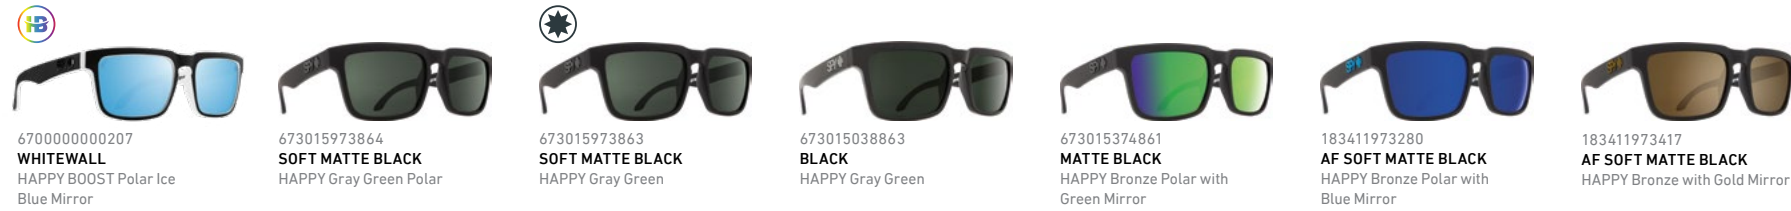

SIZE 57-18-140

FIT Medium / Large

HINGE Integrated Pin

BASE 6

LENS Polycarbonate / HAPPY™

FRAME Grilamid®

57mm 40mm 18mm 140mm

Helm Tech

Helm Tech provides ultimate functionality and generation-defining style that only SPY+ can deliver. It features easily removable side shields that stay secured to the frame even when folded, so you can now block out the sun and the haters all at once.