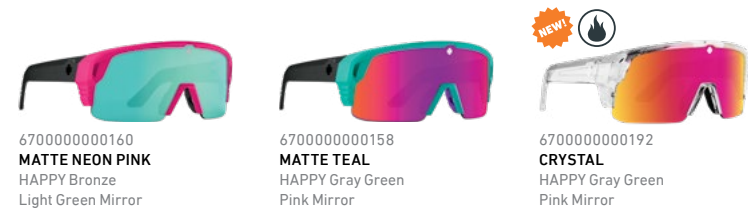

SIZE 142-00-147

FIT X-Large

HINGE Snap Pin

BASE 5

LENS Polycarbonate / HAPPY™

FRAME Grilamid®

142mm 59mm 0mm 147mm

Monolith Speed

SIZE 142-00-147

FIT Large

HINGE Snap Pin

BASE 5

LENS Polycarbonate / HAPPY™

FRAME Grilamid®

142mm 59mm 0mm 147mm

Flynn