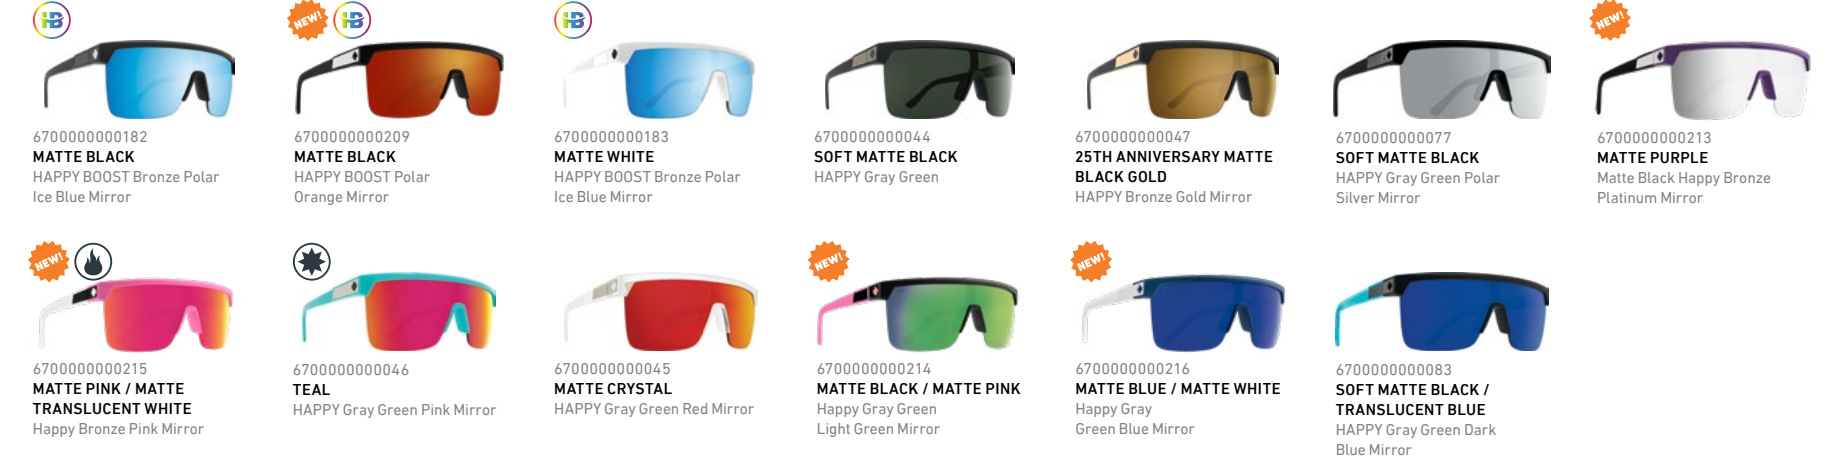

SIZE 134-00-140

FIT Medium / Large

HINGE Pin

BASE 4

LENS Polycarbonate / HAPPY™

FRAME Grilamid®

Flynn 50/50

Taking a true SPY+ staple and giving it a fresh take, we stripped down our ever-popular frame, leaving it semi-rimless and ready for action. We don't care if you're king of the beach or simply local royalty—if bold is your standard, there's only one style that will do you justice.

SIZE 134-00-140

FIT Medium / Large

HINGE Pin

BASE 4

LENS Polycarbonate / HAPPY™

FRAME Grilamid®

Czar

The king of kings, the Czar is a big frame with big style. Built from lightweight yet durable Grilamid®, the Czar features a flat-top double-bar bridge and 5-barrel hinges. With clean lines and a larger shape, it's a must-have for anyone who demands bold style and maximum coverage.

SIZE **59-17-148**

FIT **Large / X-Large**

HINGE **5-Barrel**

BASE **4**

LENS **Polycarbonate / HAPPY™**

FRAME **Grilamid®**

59mm 47mm 17mm 148mm

6700000000189
MATTE BLACK
HAPPY BOOST Bronze Polar
Ice Blue Mirror