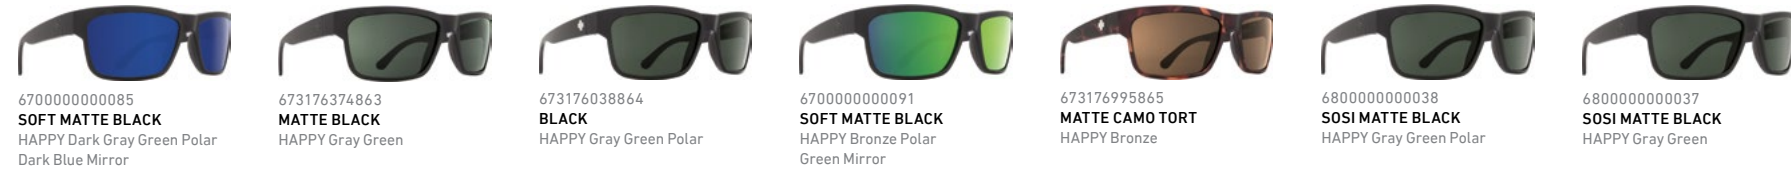

SIZE 59-16-127

FIT Medium / Large

HINGE Pin

BASE 8X4

LENS Polycarbonate / HAPPY™

FRAME Grilamid®

Rocky

Inspired by the iconic Western mountain range, the Rocky takes high performance in a solid, aggressive frame to places others just can't reach, featuring lightweight yet durable Grilamid® construction and our revolutionary HAPPY™ lens tech.

SIZE 64-15-130

FIT Medium / Large

HINGE Pin

BASE 8x4

LENS Polycarbonate / HAPPY™

FRAME Grilamid®

Farrah

Big enough to hide behind. Brash enough to make sure you never go unseen. Welcome to the world of Farrah. Built from high-quality propionate, these large beauties can disguise and mesmerize at the same time.