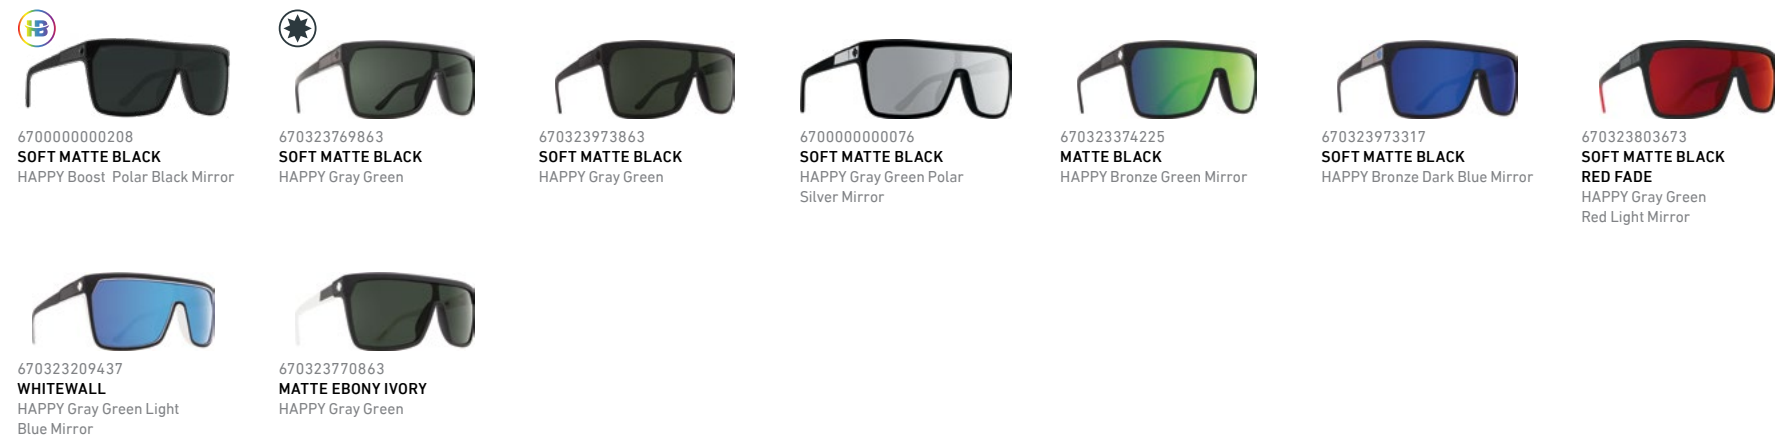

SIZE 134-00-140

FIT Medium / Large

HINGE Pin

BASE 4

LENS Polycarbonate / HAPPY™

FRAME Grilamid®

Flynn 50/50

Taking a true SPY+ staple and giving it a fresh take, we stripped down our ever-popular frame, leaving it semi-rimless and ready for action. We don't care if you're king of the beach or simply local royalty—if bold is your standard, there's only one style that will do you justice.

SIZE 134-00-140

FIT Medium / Large

HINGE Pin

BASE 4

LENS Polycarbonate / HAPPY™

FRAME Grilamid®

Czar

The king of kings, the Czar is a big frame with big style. Built from lightweight yet durable Grilamid®, the Czar features a flat-top double-bar bridge and 5-barrel hinges. With clean lines and a larger shape, it's a must-have for anyone who demands bold style and maximum coverage.