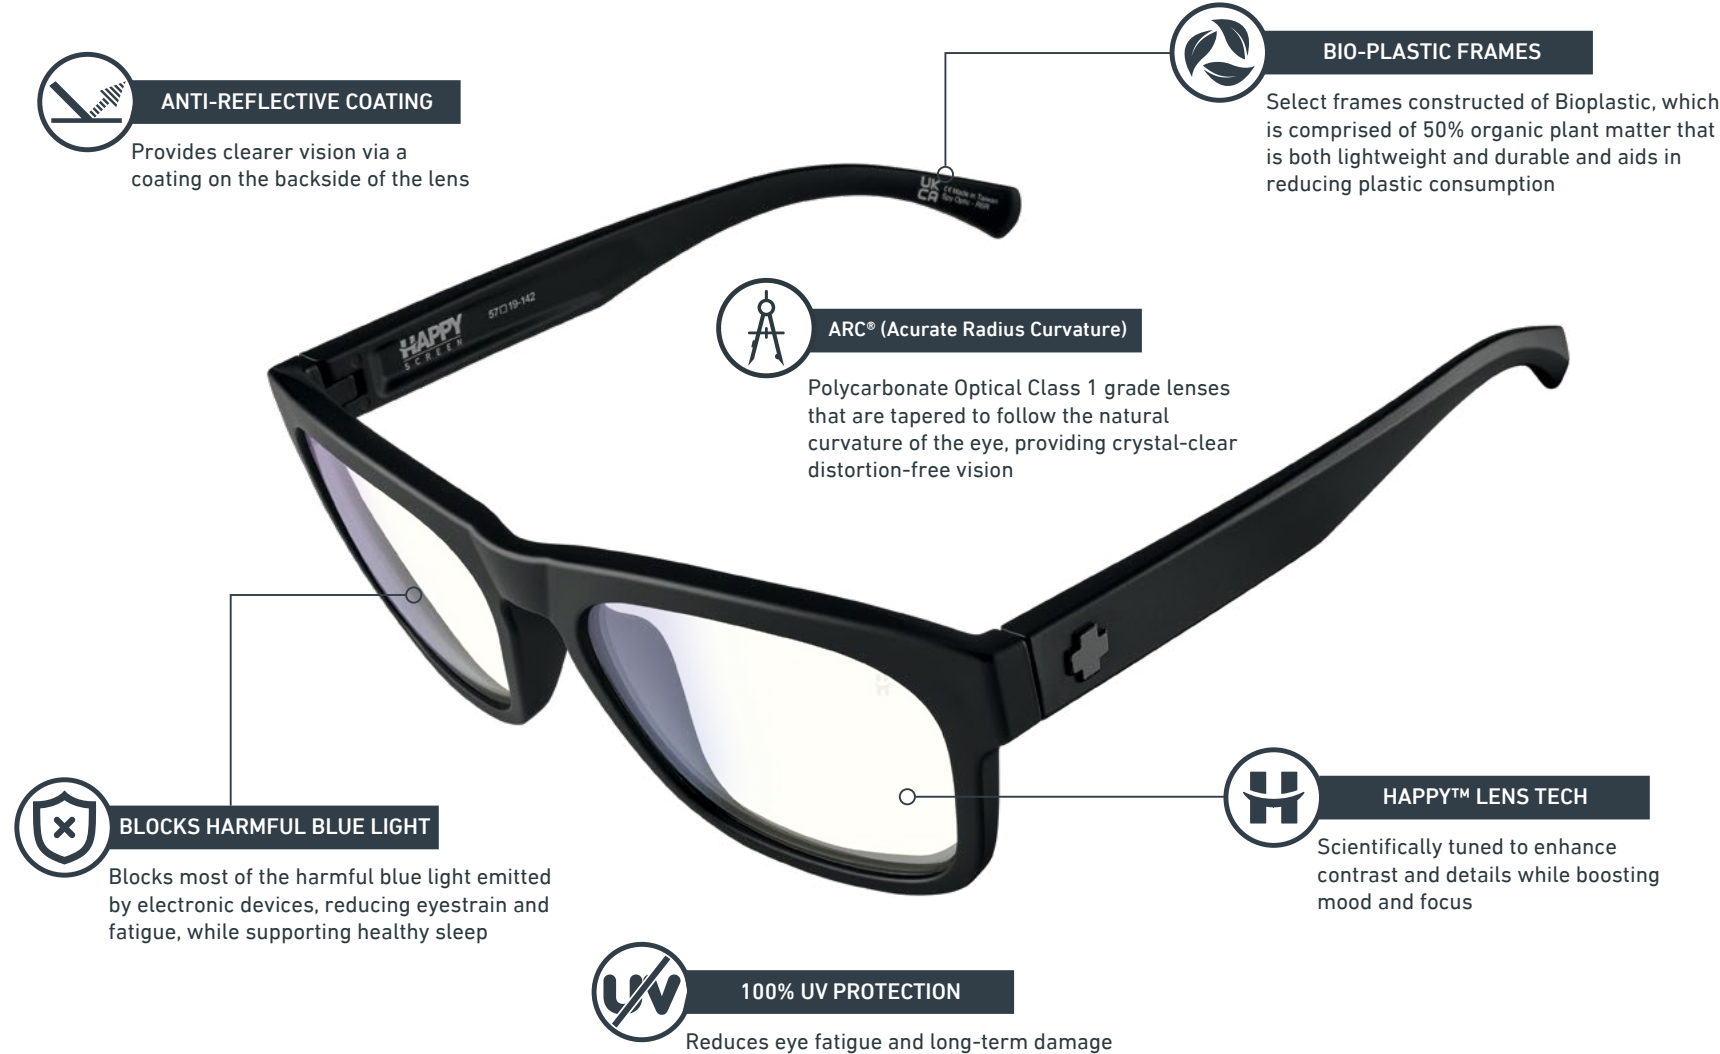

Our patented HAPPY SCREEN™ Lens Tech not only helps protect you from eye strain and fatigue, but is also the only therapeutic screen lens on the market that helps to boost mood and focus.

Featured Style: Crossway

- + Reduces Eyestrain
- + Promotes Healthy Sleep
- + Boosts Mood + Focus

Designed for those who want an edge – Our patented HAPPY GAMING™ Lens Tech delivers sharper contrast and details, while enhancing mood and focus, providing the ultimate gaming experience.