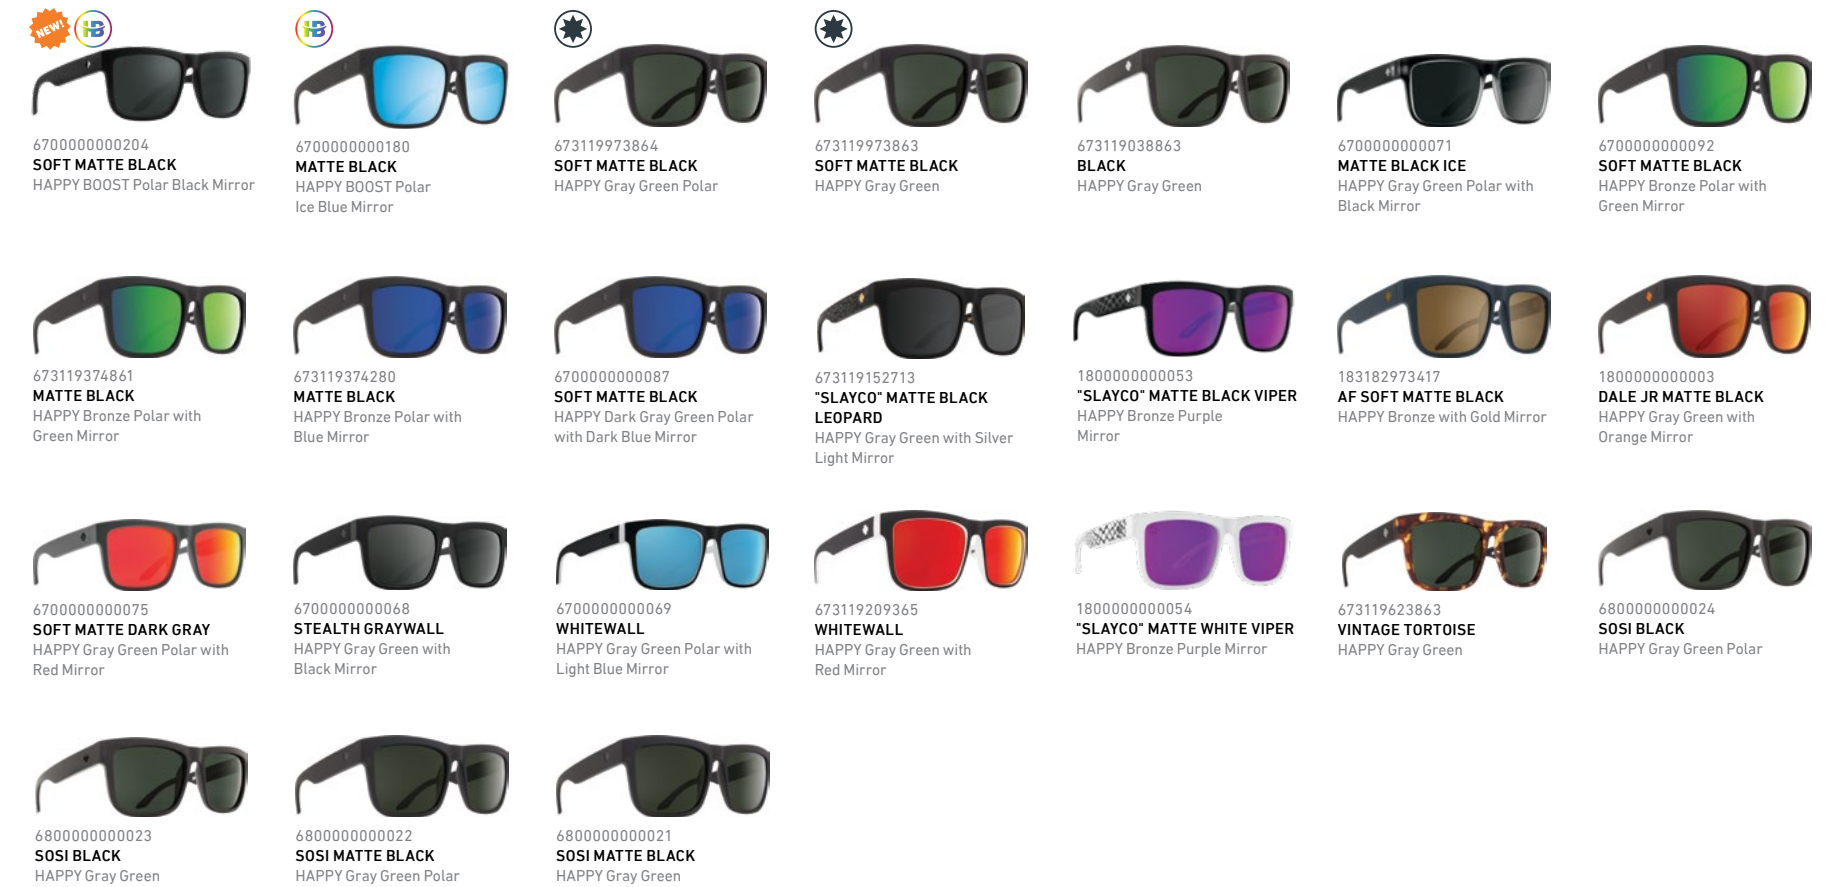

Discord

As big and bold as the era that inspired it, the Discord proves that a little dissension goes a long way in this large-scale, '80s-inspired piece. Available with our revolutionary HAPPY™ lens tech and polarization, the Discord is constructed from lightweight yet durable Grilamid® and features robust 5-barrel hinges.

SIZE 57-17-145

FIT Medium / Large

HINGE 5-Barrel

BASE 6

LENS Polycarbonate / HAPPY™

FRAME Grilamid®

57mm 42mm 17mm 145mm

Cyrus