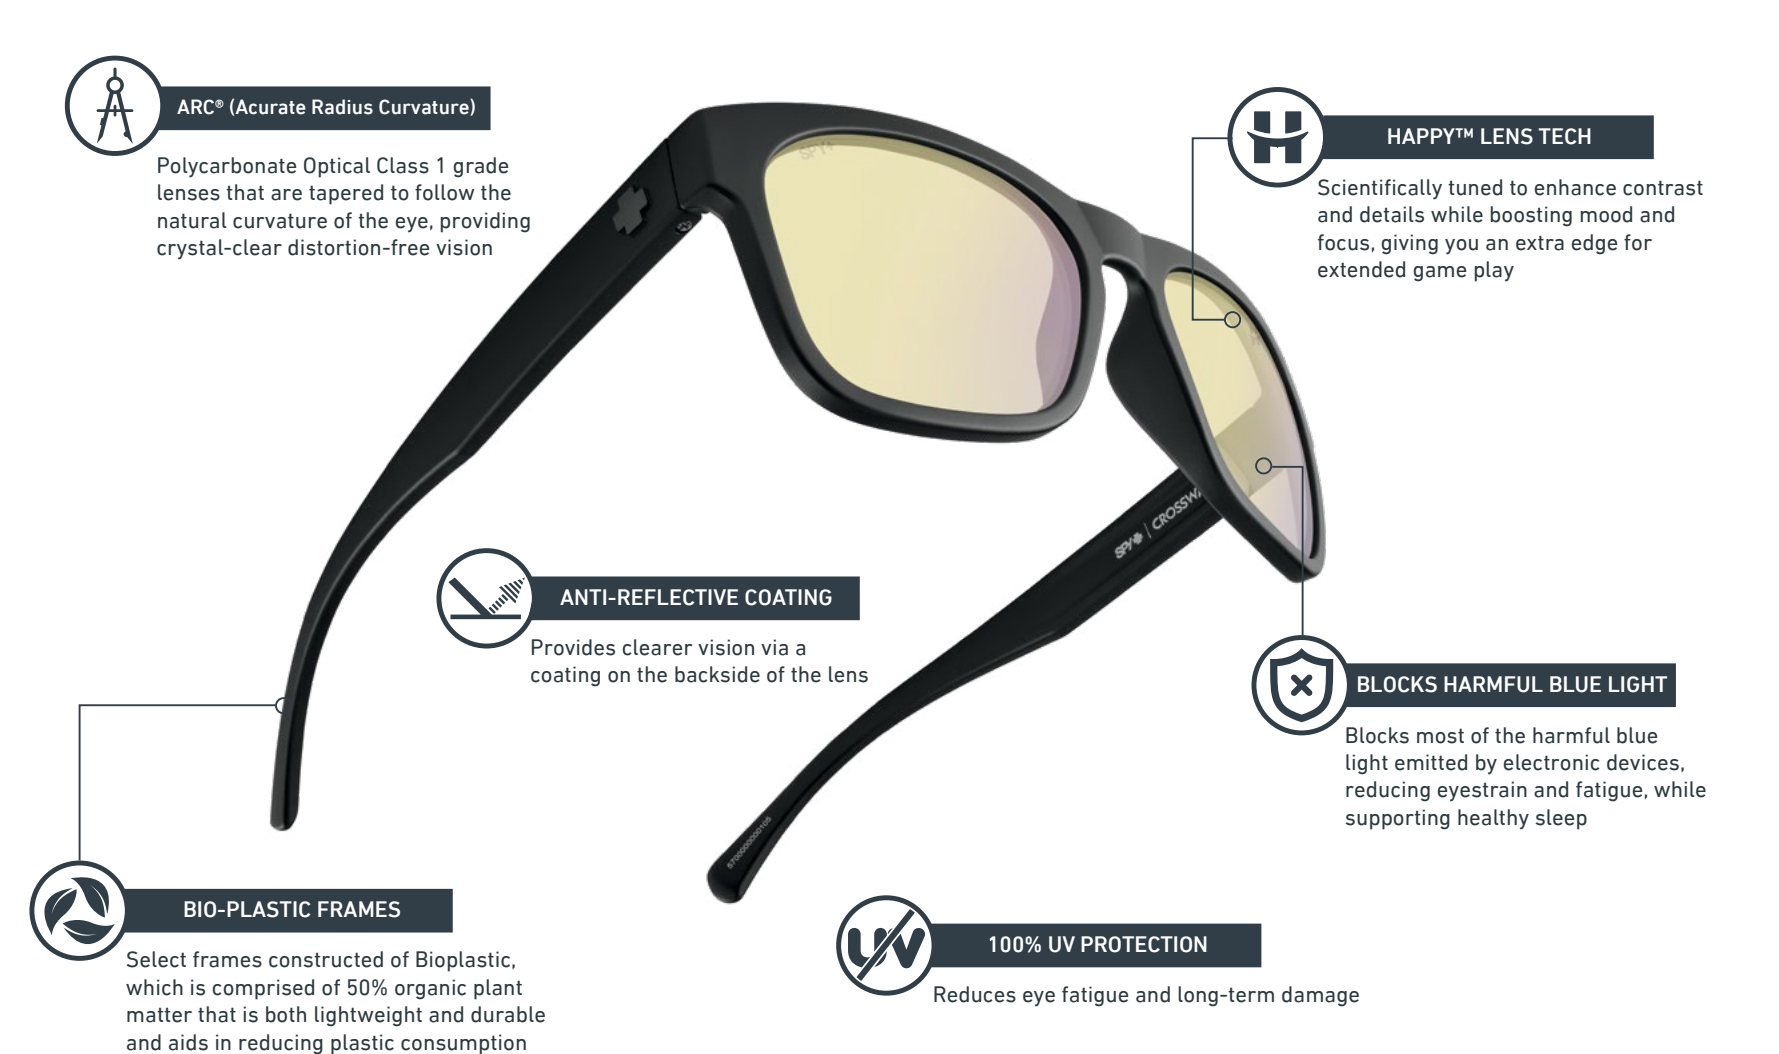

The result is a truly life-changing visual experience you can **SEE** and **FEEL.**

Our patented HAPPY SCREEN™ Lens Tech not only helps protect you from eye strain and fatigue, but is also the only therapeutic screen lens on the market that helps to boost mood and focus.

Featured Style: Crossway

- + Reduces Eyestrain
- + Promotes Healthy Sleep
- + Boosts Mood + Focus

Designed for those who want an edge – Our patented HAPPY GAMING™ Lens Tech delivers sharper contrast and details, while enhancing mood and focus, providing the ultimate gaming experience.