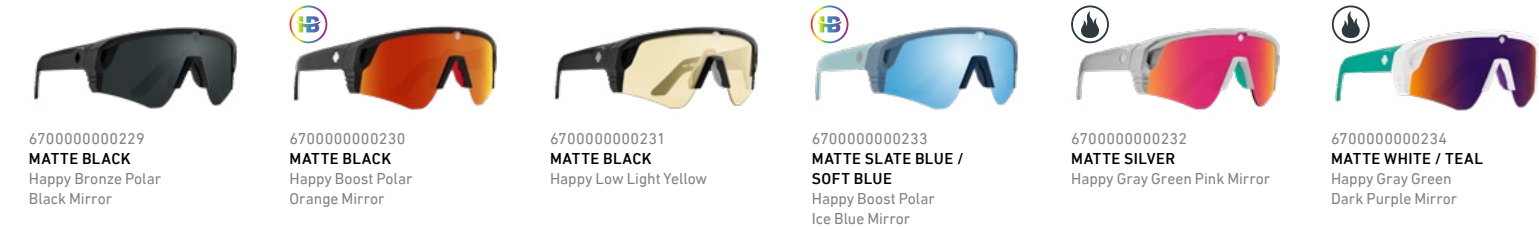

SIZE 142-00-147

FIT Large

HINGE Snap Pin

BASE 5

LENS Polycarbonate / HAPPY™

FRAME Grilamid®

142mm 59mm 0mm 147mm

Flynn

Not just for rocking the pool party or beach, the Flynn lets you take the bold wherever you go with its futuristic take on an iconic design. And with a lightweight yet durable Grilamid® construction, the Flynn is built to go deep into time.

SIZE 134-00-140

FIT Medium / Large

HINGE Pin

BASE 4

LENS Polycarbonate / HAPPY™

FRAME Grilamid®

Flynn 50/50

Taking a true SPY+ staple and giving it a fresh take, we stripped down our ever-popular frame, leaving it semi-rimless and ready for action. We don't care if you're king of the beach or simply local royalty—if bold is your standard, there's only one style that will do you justice.