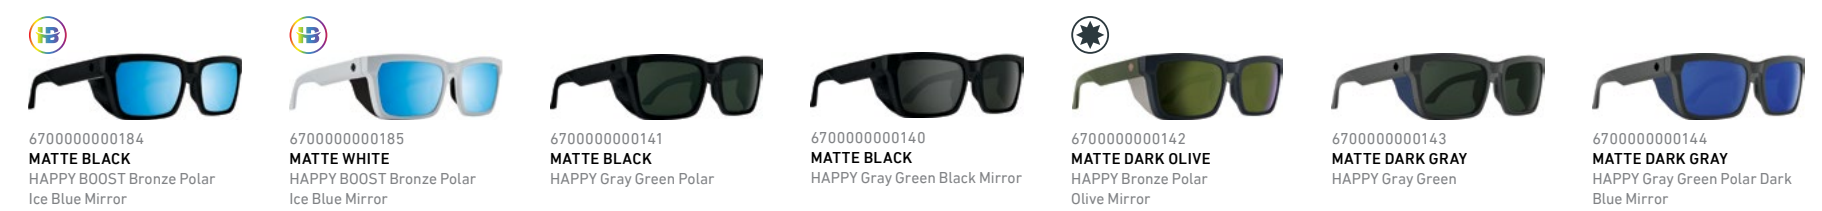

Helm Tech provides ultimate functionality and generation-defining style that only SPY+ can deliver. It features easily removable side shields that stay secured to the frame even when folded, so you can now block out the sun and the haters all at once.

SIZE 57-18-143

FIT Medium / Large

HINGE Pin

BASE 6

LENS Polycarbonate / HAPPY™

FRAME Grilamid®

57mm 41mm 18mm 143mm

Discord Lite

Forged by the sun and grit of the breathtaking yet savage landscape of Southern California, Discord Lite has nothing to prove. These sunglasses are built with the same fit and form as our iconic Discord, but with a low-profile lens and an unquestionable easy toughness that has defined classic California for generations.