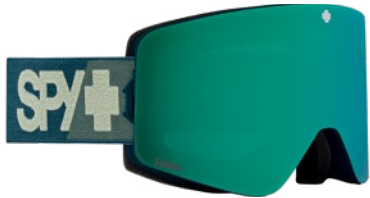

3100000000305
SEAFOAM
S3 12% HAPPY Bronze Turquoise Spectra™ +
S1 46% HAPPY LL Persimmon Silver Spectra™