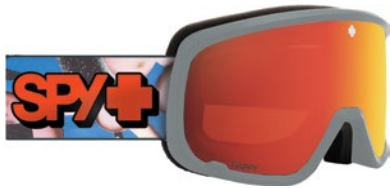

Accurate Radius Curvature

RISE™ Ventilation System

Helmet Compatible

3X Isotron™ Face Foam

- + Triple-layer Isotron™ face foam with moisture-wicking Dri-Force™ fleece provides comfort while drawing fog-causing sweat off your face
- + Compatible with the most popular helmets on the planet
- + Silicone-lined XL (45mm) strap prevents the goggle from slipping on your helmet or headwear