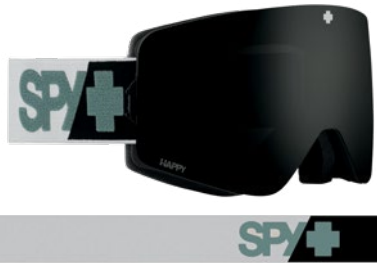

3100000000293
SPY+ ERIC JACKSON
S3 12.4% HAPPY BOOST Bronze Black Spectra™ +
S1 54% HAPPY BOOST LL Coral Red Spectra™

3100000000300
WARM GRAY
S3 13% HAPPY Gray Green Black Spectra™ +
S1 46% HAPPY LL Persimmon Silver Spectra™